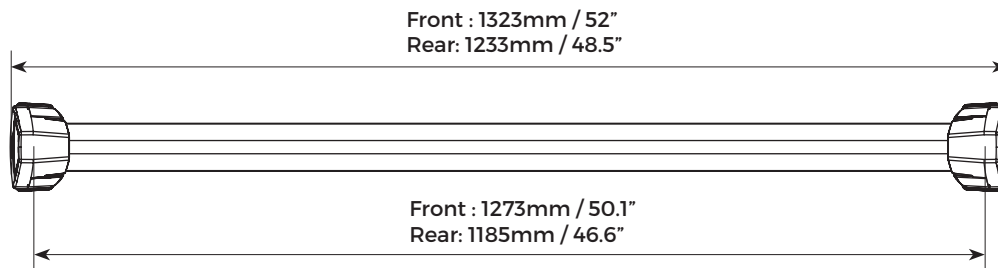

Barra OE per TESLA MODEL 3 (17>) Roof bars OE for TESLA MODEL 3 (17>)

IT) Barra da tetto in alluminio esclusivamente per Tesla Model 3 (17>). Leggera, pratica e sicura.

EN) Aluminium roof bars exclusively for Tesla Model 3 (17>). Lightweight, practical and safe.

Art.	000126100000
	4,6kg / 10.1lb
Materiale Material Matière	Alluminio Aluminium Aluminio
	max 50kg/110lb
	✓

Mod.	BARRA OE TESLA MODEL 3 (17>)
Art.N°	000126100000
	L x W x H : 130x19x14,5cm / 51.1x7.5x5.7"  5,7kg / 12.5lb
	L x W x H : 130x80x189cm / 51.1x31.5x74.4"  297,7kg / 656.3lb Pz:48
Ean-13	 8 003168 047742