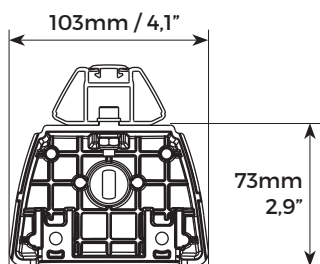

Barra OE per TESLA MODEL 3 (17>) Roof bars OE for TESLA MODEL 3 (17>)

IT) Barra da tetto in alluminio esclusivamente per Tesla Model 3 (17>). Leggera, pratica e sicura.

EN) Aluminium roof bars exclusively for Tesla Model 3 (17>). Lightweight, practical and safe.

Art.	000126100000
	4,6kg / 10.1lb
Materiale Material Matière	Alluminio Aluminium Aluminio
	max 50kg/110lb
	✓

Mod.	BARRA OE TESLA MODEL 3 (17>)
Art.N°	000126100000
	L x W x H : 130x19x14,5cm / 51.1x7.5x5.7"  5,7kg / 12.5lb
	L x W x H : 130x80x189cm / 51.1x31.5x74.4"  297,7kg / 656.3lb Pz:48
Ean-13	 8 003168 047742